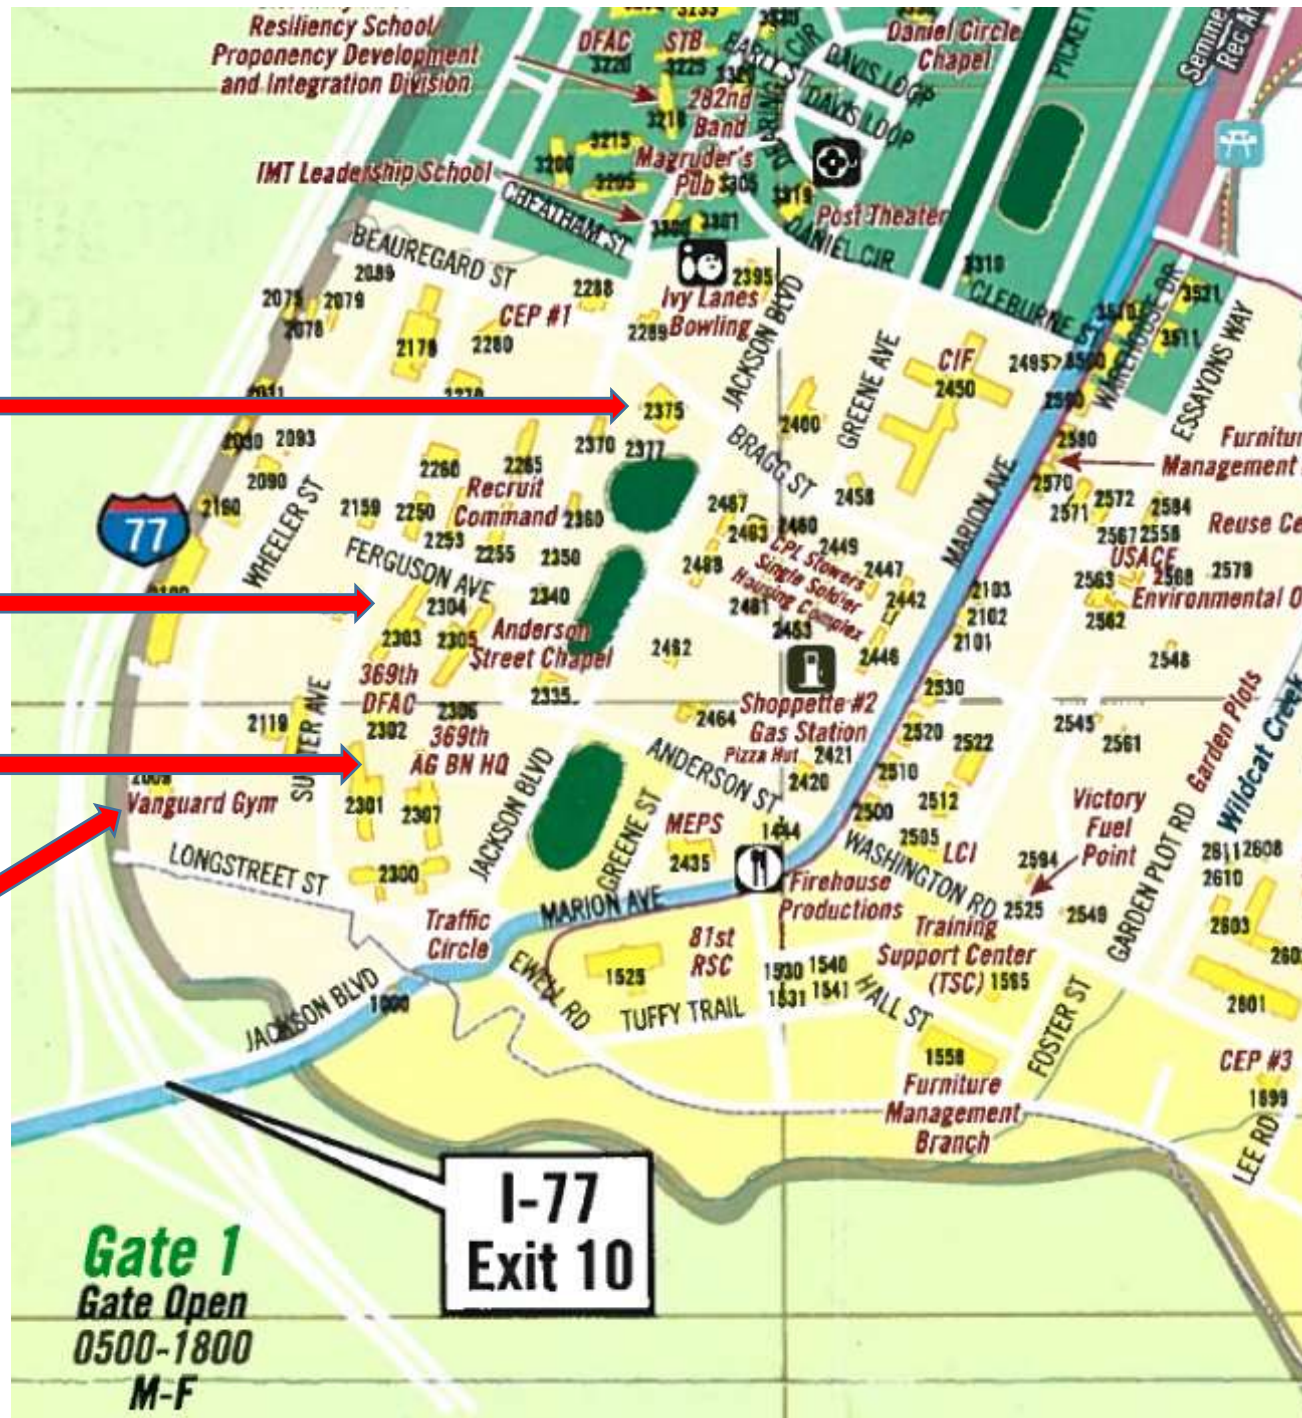

Look at other 2 Maps for zoomed in views with info

Postal School
2375 Bragg St

Gate 2
Gate Open 24/7

I-77
Exit 12

Magruder Lodging Buildings
32XX Magruder Ave

Postal School
2375 Bragg St

IHG Lodging Check-in
7550 Benning Rd

Coleman Gym
4482 Marion Ave
Open 24 hrs

Moncrief Medical Clinic
4500 Stuart Ave

Postal School
2375 Bragg St

DFAC
2303 Sumter Ave

369 AG Battalion Barracks
2301 Sumter Ave

Vanguard Gym
2099 Wheeler St

I-77
Exit 10

Gate 1
Gate Open
0500-1800
M-F