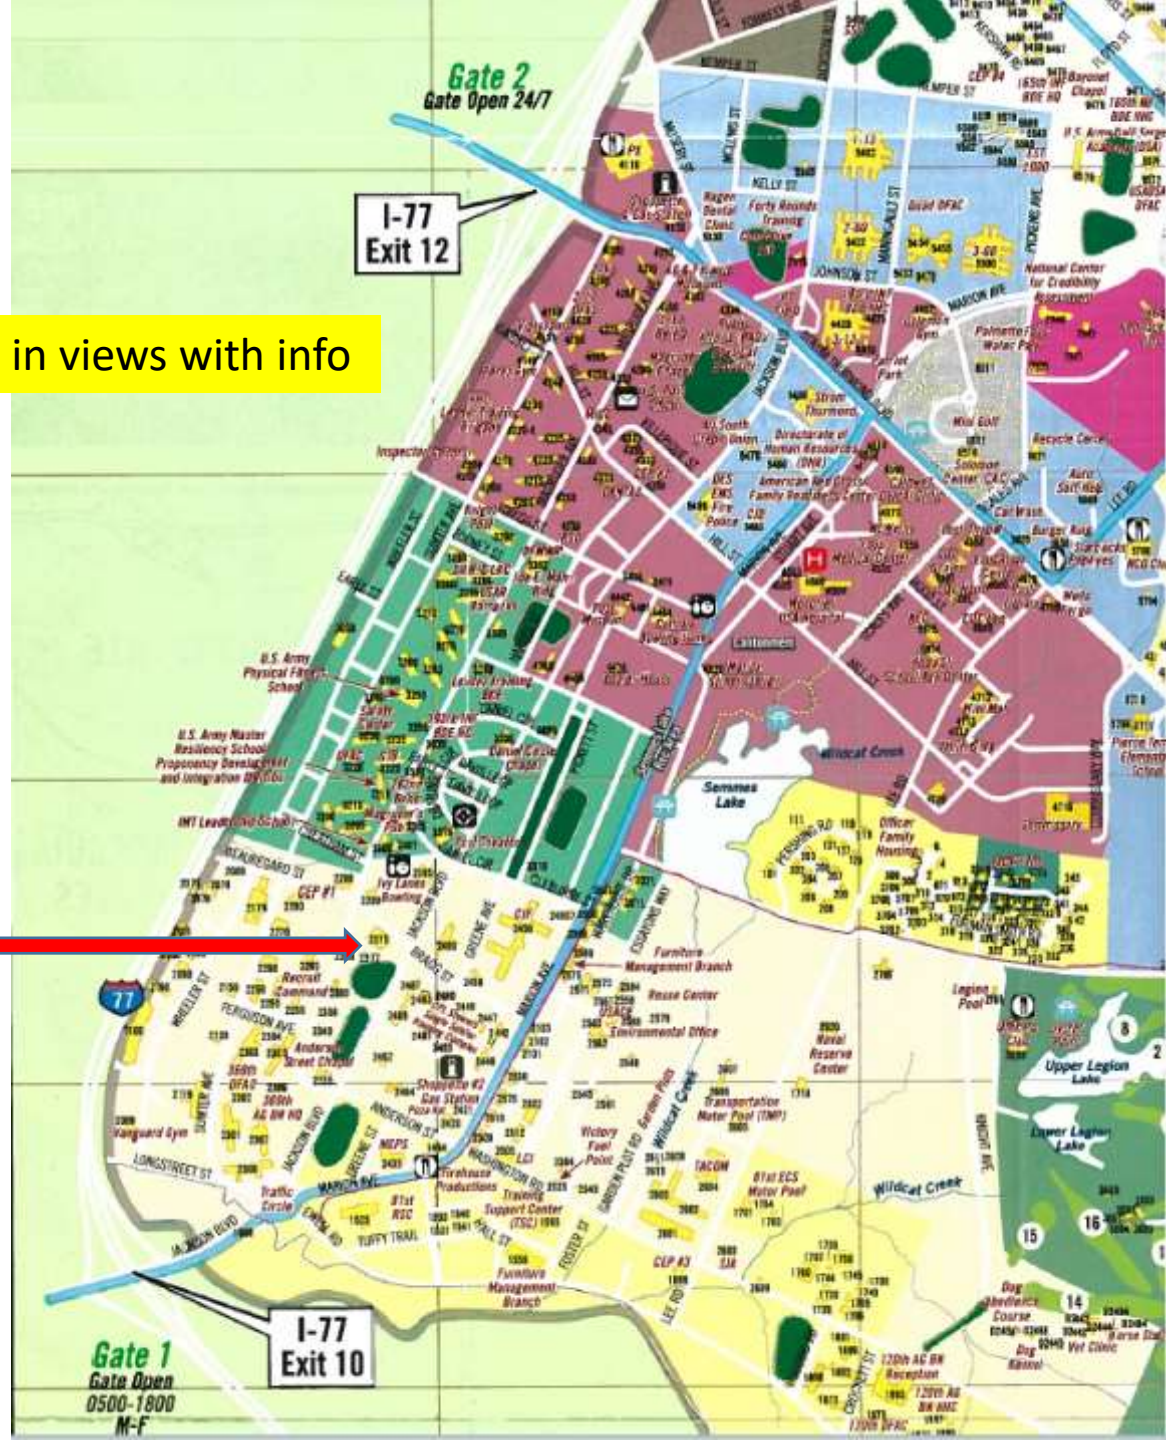

Look at other 2 Maps for zoomed in views with info

Postal School
2375 Bragg St

Gate 2
Gate Open 24/7

I-77
Exit 12

Magruder Lodging Buildings
32XX Magruder Ave

Postal School
2375 Bragg St

IHG Lodging Check-in
7550 Benning Rd

Coleman Gym
4482 Marion Ave
Open 24 hrs

Moncrief Medical Clinic
4500 Stuart Ave

Postal School
2375 Bragg St

DFAC
2303 Sumter Ave

369 AG Battalion Barracks
2301 Sumter Ave

Vanguard Gym
2099 Wheeler St

I-77
Exit 10

Gate 1
Gate Open
0500-1800
M-F